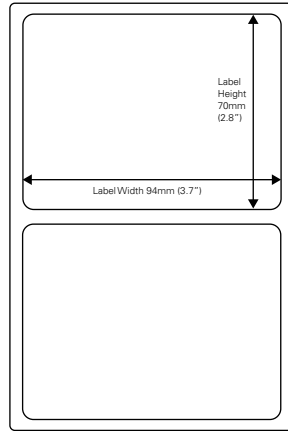

# 2120 Series - Sizes

102mm x 152mm

94mm x 70mm, 2 in 1

86mm x 54mm, 2 in 1

94mm x 33mm, 4 in 1

45mm x 70mm, 4 in 1

45mm x 33mm, 8 in 1

Star Labels, 6 in 1