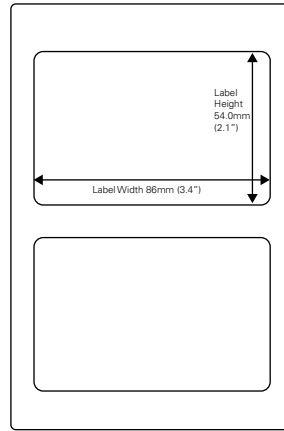

# 2120 Series - Sizes

102mm x 152mm

94mm x 70mm, 2 in 1

86mm x 54mm, 2 in 1

94mm x 33mm, 4 in 1

45mm x 70mm, 4 in 1

45mm x 33mm, 8 in 1

Star Labels, 6 in 1

Star Labels, 12 in 1

45mm x 45mm Round, 6 in 1

30mm x 30mm Round, 12 in 1

Heart Shape Labels, 6 in 1

12-point Star Labels, 6 in 1

LabelsAsia Pte Ltd  
All ID Asia Group  
67, Ayer Rajah Crescent, #02-18, Singapore 139950  
T: +65-6778-0075 | E: enquiry@labelsasia.com | W: www.labelsasia.com