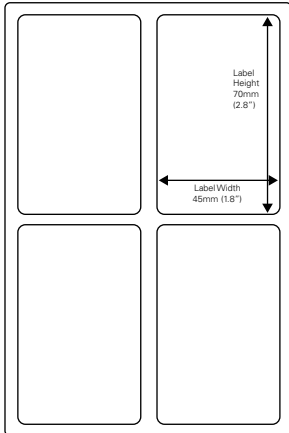

# 2120 Series - Sizes

102mm x 152mm

94mm x 70mm, 2 in 1

86mm x 54mm, 2 in 1

94mm x 33mm, 4 in 1

45mm x 70mm, 4 in 1

45mm x 33mm, 8 in 1

Star Labels, 6 in 1