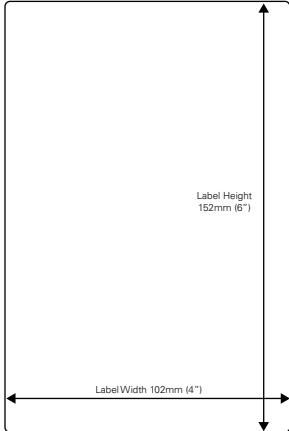

# 2120 Series - Sizes

102mm x 152mm

94mm x 70mm, 2 in 1

86mm x 54mm, 2 in 1

94mm x 33mm, 4 in 1

45mm x 70mm, 4 in 1

45mm x 33mm, 8 in 1

Star Labels, 6 in 1