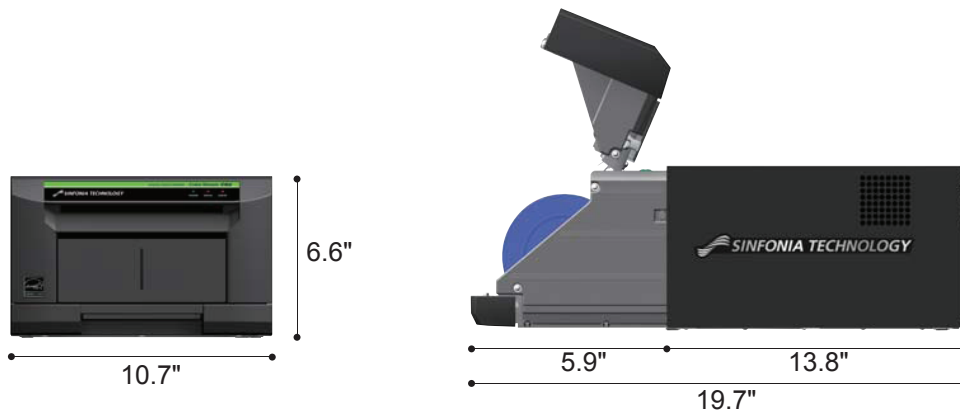

Product Specifications

COLOR STREAM CS2	
Model No.	S6145
Print Method	Dye Sublimation Thermal Transfer
Resolution	300dpi
Paper Size Capacity	300 prints (4"×6")
	150 prints (6"×8")
	340 prints (3.5"×5")
	170 prints (5"×7")
Optional Print Size	(4x6) x2 ((2x6) x2 coming soon)
Print Speed	11 seconds (4"x6" print) 17 seconds (5"×7" print) 19 seconds (6"×8" print)
Drivers	Windows 2000/XP/VISTA/7 32 or 64 bit compatible Mac OSX 10.5 and above (available August 2012)
Ink Ribbon / Paper	YMC+OP / Roll Paper
Dimensions	10.7" (W) × 6.6" (H) × 13.8" (D)
Weight	22 lbs.
Interface	USB 2.0
Power Supply	AC100-240V, 50/60Hz
Buffer Memory	32MB
Safety Standards	UL, cUL, CE
EMI	FCC ClassA, VCCI ClassA

Dimensions

KG ProPhoto

www.kgprophoto.com
sales@kgdigital.com

KG®
digital
SOLUTIONS™